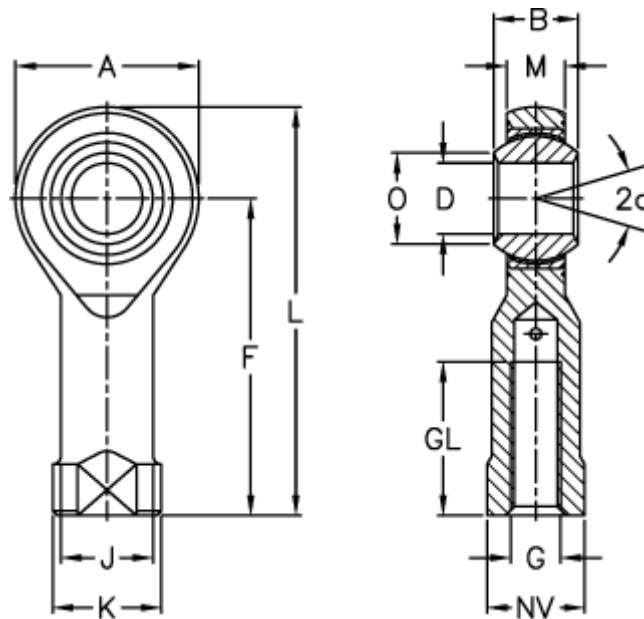

Article number: 03220012

Description: Fluro Rod End GILRSW 12-RR
Stainless steel complete with left-handed thread

Measures

| | | | | |
|---------------------|-------|---------------------|--------|------------------|
| A | = 32 | J | = 17.5 | Weight (g) = 115 |
| a (degrees) | = 13 | K | = 22 | |
| B | = 16 | L | = 66 | |
| D | = 12 | M | = 12 | |
| Dynamic load C (kN) | = 32 | NV | = 19 | |
| F | = 50 | O | = 15.4 | |
| G | = M12 | Permissible rpm | = 300 | |
| GL | = 22 | Static load C0 (kN) | = 34.5 | |